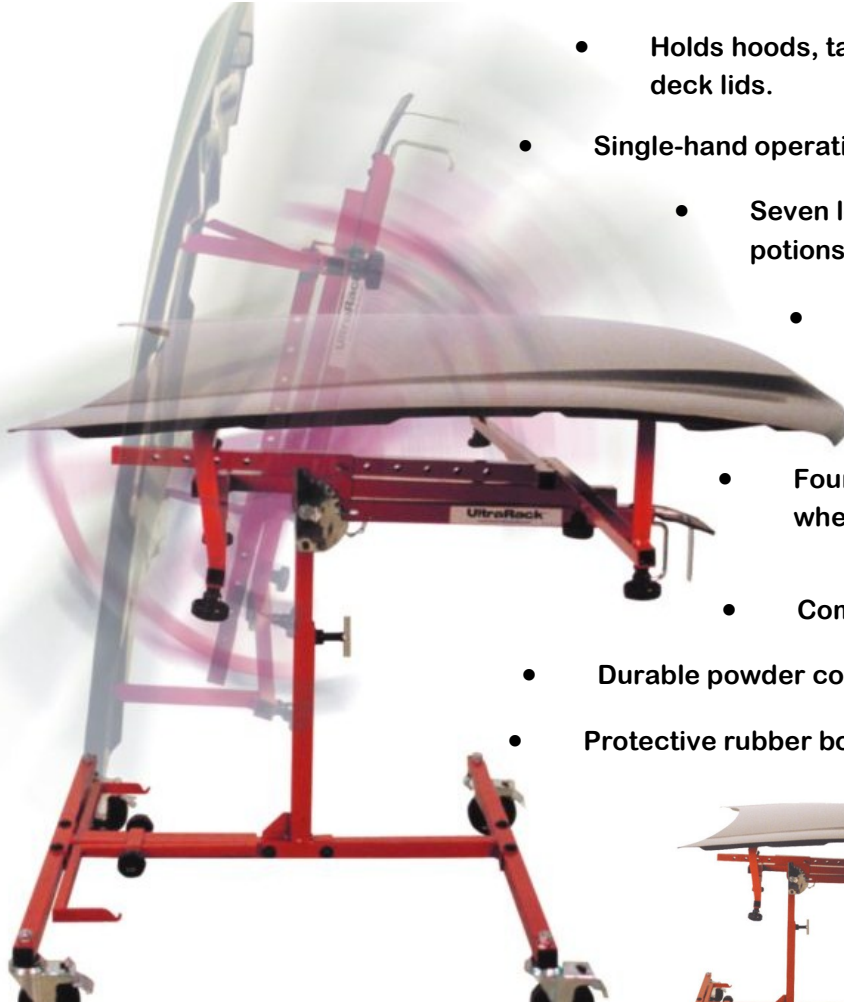

Product Brochure

INNOVATIVE ULTRA RACK

- Holds hoods, tailgates, doors, fenders, lift gates, and deck lids.
- Single-hand operation, for non-stop, smooth spray finishes.
 - Seven locking potions mimic the parts potions on the vehicle for a seamless match.
 - Ability to rotate 90 degrees ensures proper paint coverage every time.
- Four industrial grade total-lock caster wheels for stability, zero movement.
- Complete system—no accessories needed.
- Durable powder coat withstands heat and rough handling.
- Protective rubber boots keep critical areas overspray-free.

Ability to rotate 90 degrees

- ◆ *Supports hoods, tailgates, doors, fenders, lift gates, and deck lids.*

Call • 02 9772 9000 visit • www.sape.com.au