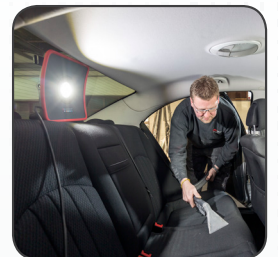

MULTIMATCH 4

Extremely powerful detailing work light

A

ORIGINAL
SCANGRIP

SINCE 1906

MULTIMATCH 4 is the strongest and most powerful detailing work light on the market at all, providing up to 4000 lumen.

The extremely powerful illumination makes it ideal for inspection of larger surfaces and to illuminate a specific working area in the workshop. The colour recognition properties make MULTIMATCH 4 perfect for colour match.

The body is made of diecast aluminium which makes it extremely sturdy and shockproof to endure even heavy strokes and shocks. At the same time it is dust and waterproof, IP67.

The flexible stand makes it possible to position the lamp in the desired angle. The carrier handle is designed for practical cable winding.

DESIGNED BY
SCANGRIP
IN DENMARK

TECHNICAL SPECIFICATIONS

Ultra High CRI COB LED
95 CRI
4000 lm
7000 lux@0.5m
4500 KELVIN
IK07
IP67
5m cable
100-240V AC
2.8 kg

MULTIMATCH 4

Item no. 03.5417

EU DESIGN PATENT
NO. 2221044