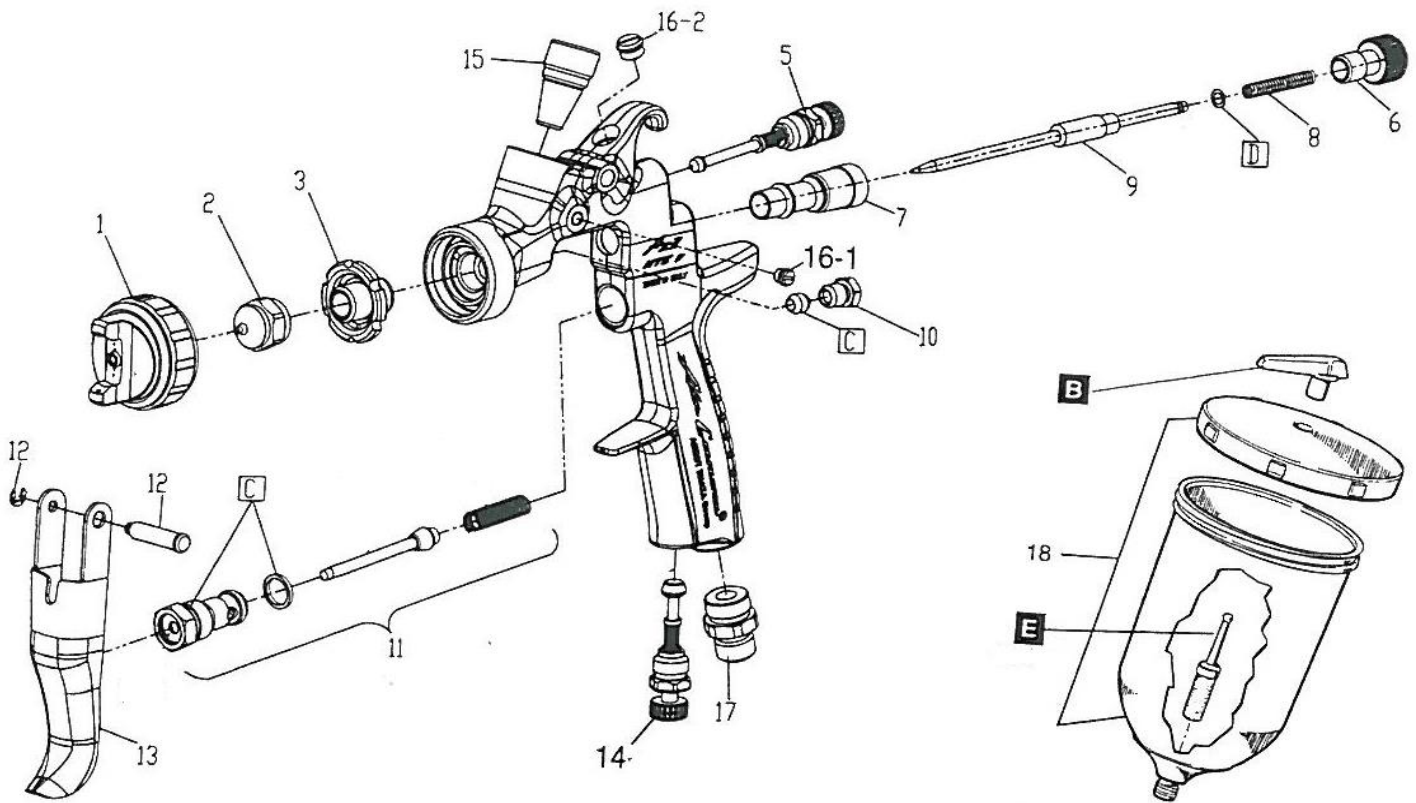

# AZ3HTE2 Gravity Feed Spray Gun

ITEM NO.	PART NO.	DESCRIPTION	ITEM NO.	PART NO.	DESCRIPTION
1	W2CAP80AG15	Air Cap Set 1.0mm, 1.3mm, 1.5mm	11	W2010120100	Air Valve Set
1	W2CAP80AG18	Air Cap Set 1.8mm, 2.0mm	12	W2COM4001	Trigger Stud
1	W2CAP80AG25	Air Cap Set 2.5mm	13	W2COM60051	Trigger
1	W2CAP80AG30	Air Cap Set 3.0mm	14	93845531	Air Adj. Set
1	W2CAP80AG35	Air Cap Set 3.5mm	15	W2013040100	Threaded Brushing
2 + 9	W2010133500	Nozzle/ Needle Set 1.0mm	16-1	W2COM5004	Screw
2 + 9	W2010133600	Nozzle/ Needle Set 1.3mm	16-2	W2COM6050	Plug
2 + 9	W2010133700	Nozzle/ Needle Set 1.5mm	17	W2COM5000	Air Nipple
2 + 9	W2010133800	Nozzle/ Needle Set 1.8mm	18	PCG.6AG	600ml Gravity Cup
2 + 9	W2010133900	Nozzle/ Needle Set 2.0mm	B	W2KIT07	Non Drip Set 5pcs
2 + 9	W2010134000	Nozzle/ Needle Set 2.5mm	C	W2KIT31	Packing Set 3 pcs
2 + 9	W2010134100	Nozzle/ Needle Set 3.0mm	D	W2KIT33	Slide Ring Set 10 pcs
2 + 9	W2010134200	Nozzle/ Needle Set 3.5mm	E	SEL.30	Graity Paint Filter 50 mesh (Pkt 5)
3	W2010140200	Nozzle Holder			
5	93842601	Fan Pattern Adj. Set			
6	W2010141000	Fluid Adj. Knob			
7	W2010140900	Fluid Needle Guide			
8	W2010140800	Fluid Needle Spring			
10	W2010140600	Needle Packing Nut			