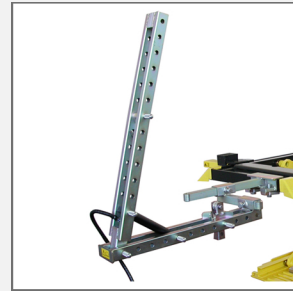

JOLLIFT JOLLYPULL

CODE: FITPULLBAT

JOLLYPULL PULLING ARM

FAST AND COMFORTABLE, IT WORKS IN CONJUNCTION WITH JOLLIFT LIFTS AND BENCHES.

SUITABLE FOR FAST REPAIRS WITH MANY DIFFERENT USES.

VERY FAST AND EASY TRACTION ARM FITTING.

MULTIPLE HOOK FOR PULLING CURVILINEAR AND STRAIGHT PARTS.

Phone: (02) 9772 9000
<https://shop.sape.com.au/products/FITPULLBAT>