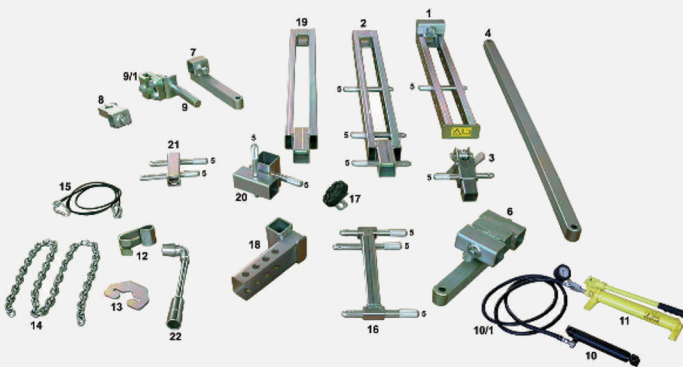

JOLLIFT JOLLYPULL

CODE: FITPULLBAT

JOLLYPULL PULLING ARM

FAST AND COMFORTABLE, IT WORKS IN CONJUNCTION WITH JOLLIFT LIFTS AND BENCHES.

SUITABLE FOR FAST REPAIRS WITH MANY DIFFERENT USES.

VERY FAST AND EASY TRACTION ARM FITTING.

MULTIPLE HOOK FOR PULLING CURVILINEAR AND STRAIGHT PARTS.

Phone: (02) 9772 9000
<https://shop.sape.com.au/products/FITPULLBAT>