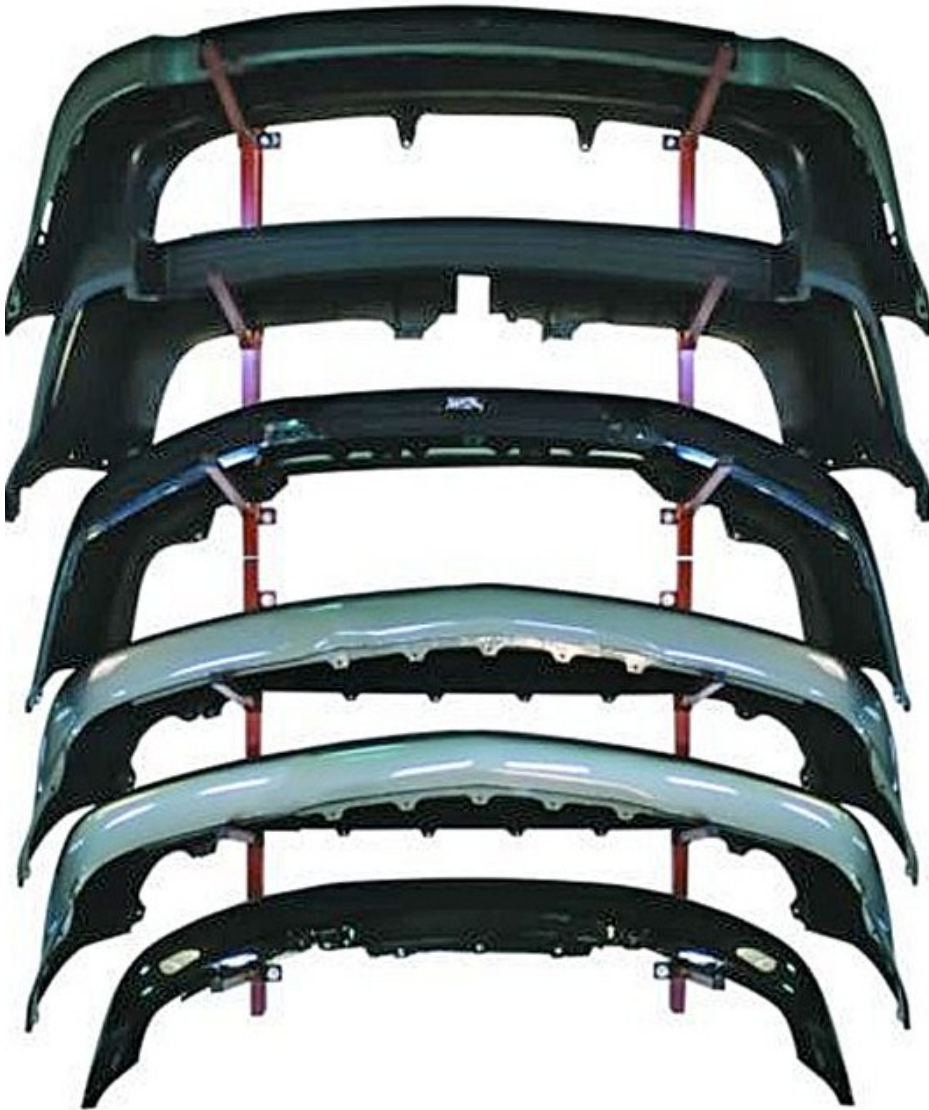

Product Brochure

INNOVATIVE - WALL BUMPER STORAGE

Totally adjustable wall racking system puts big bumper covers in their place & saves space!!!

- ⇒ Support arms adjust in seconds, customized to your storage needs.
- ⇒ Holds up to six large bumper covers.
- ⇒ Support arms fold down when not in use.
- ⇒ High-carbon, heat-treated steel construction holds heavy loads.
- ⇒ Can be mounted as one unit or two.
- ⇒ Durable powder coat finish stands up to rough handling.