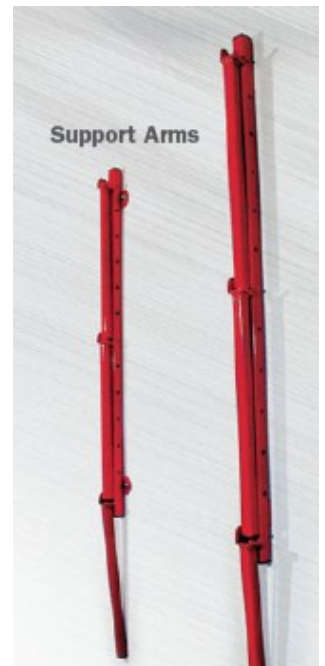

Product Brochure

INNOVATIVE - WALL BUMPER STORAGE

Totally adjustable wall racking system puts big bumper covers in their place & saves space!!!

- ⇒ Support arms adjust in seconds, customized to your storage needs.
- ⇒ Holds up to six large bumper covers.
- ⇒ Support arms fold down when not in use.
- ⇒ High-carbon, heat-treated steel construction holds heavy loads.
- ⇒ Can be mounted as one unit or two.
- ⇒ Durable powder coat finish stands up to rough handling.