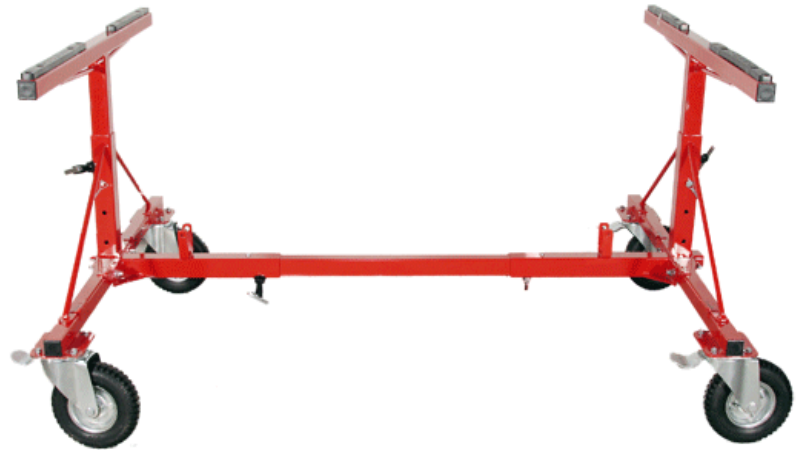

## INNOVATIVE TRUCK BED DOLLY

### *Its One Dynamic Dolly! Guaranteed.*

- » Easily adjusts to fit any size truck bed.
- » Holds panels and hoods.
- » Multiple adjustments for ideal working height.
- » Takes repairs, prep, painting and efficiencies to the next level.
- » Custom 8" total- lock, easy-glide wheels ensure zero movement when locked. No swivel, no creep.
- » Takes on loads up to 600lbs. without flinching
- » Powder coat finish withstands heat and rough handling.
- » Folds to a small footprint for space -saving storage
- » Only dolly with a Lifetime Guarantee.