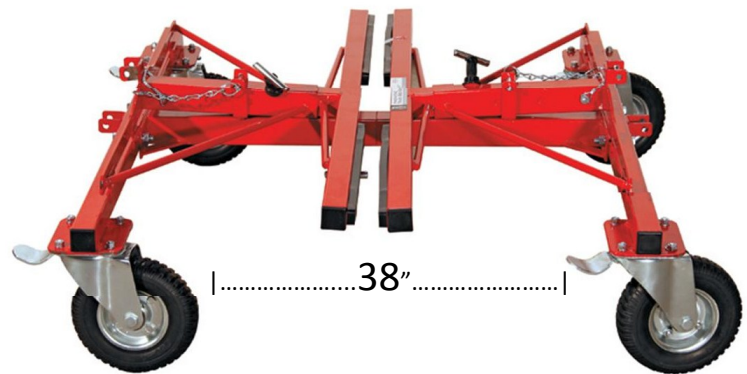

## INNOVATIVE TRUCK BED DOLLY

### *Its One Dynamic Dolly! Guaranteed.*

- » Easily adjusts to fit any size truck bed.
- » Holds panels and hoods.
- » Multiple adjustments for ideal working height.
- » Takes repairs, prep, painting and efficiencies to the next level.
- » Custom 8" total- lock, easy-glide wheels ensure zero movement when locked. No swivel, no creep.
- » Takes on loads up to 600lbs. without flinching
- » Powder coat finish withstands heat and rough handling.
- » Folds to a small footprint for space -saving storage
- » Only dolly with a Lifetime Guarantee.