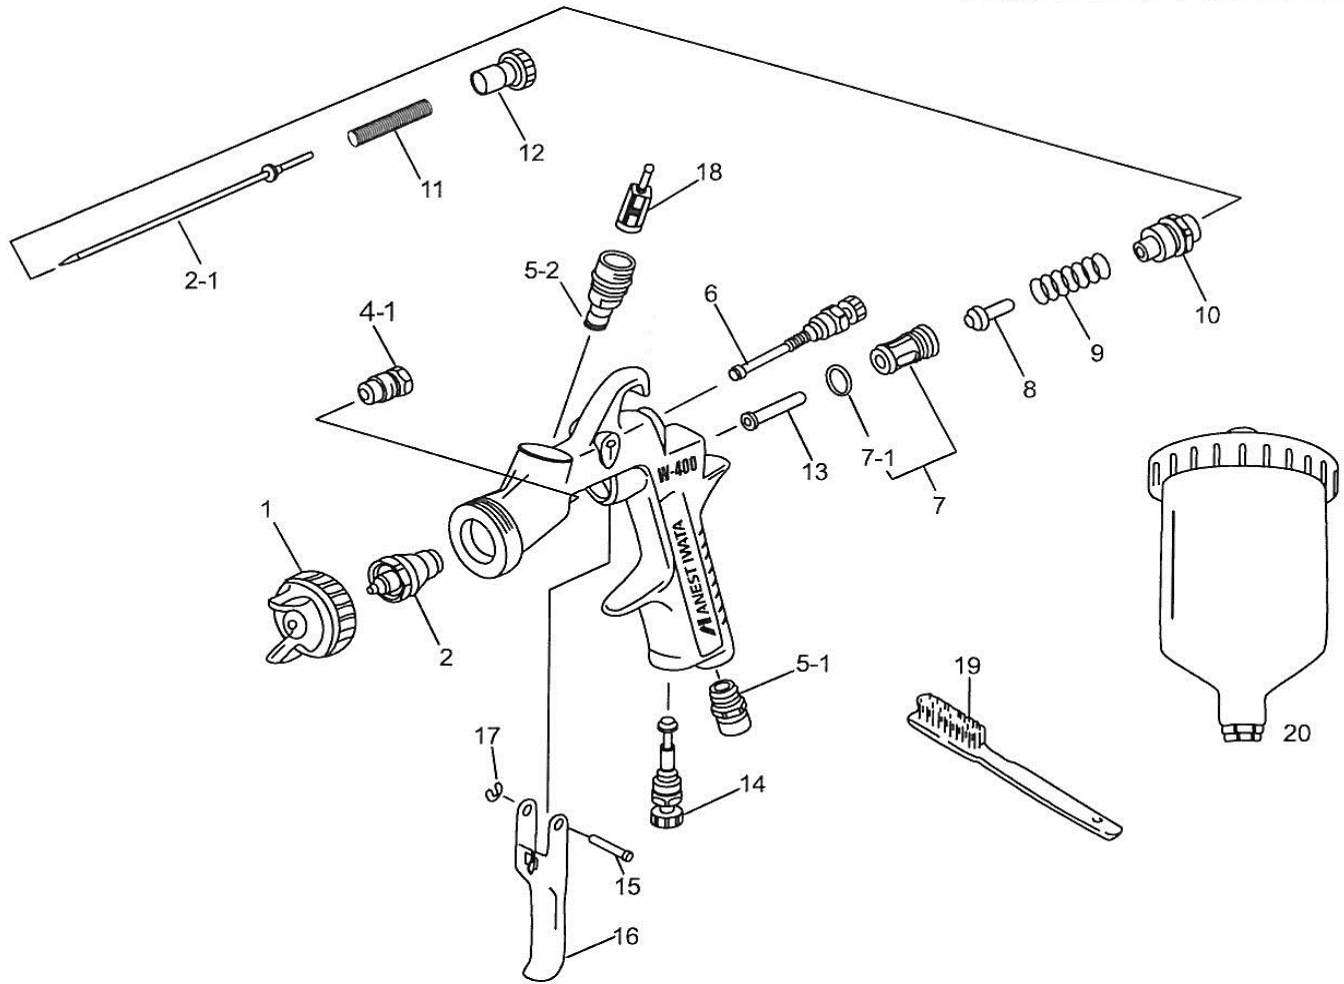

LPH400LV

HVLP Spray Gun

ITEM NO.	PART NO.	DESCRIPTION	ITEM NO.	PART NO.	DESCRIPTION
1	93874601	Air Cap Set LV4	10	93844532	Fluid Adj. Guide Set
1a	93512600	Air Cap Cover Ring - Black #	11	93593530	Fluid Needle Spring
1b	93708240	Air Cap Packing - White #	12	93594532	Fluid Adj. Knob
2	93552600	Fluid Nozzle 1.2mm	13	93935430	Air Valve Shaft
2	93896600	Fluid Nozzle 1.3mm	14	93845531	Air Adj. Set
2	93547600	Fluid Nozzle 1.4mm	15	93667360	Trigger Stud
2	93515650	Fluid Nozzle 1.5mm	16	93517600	Trigger
2	93553600	Fluid Nozzle 1.6mm	17	93912030	E Stopper #
2	93554600	Fluid Nozzle 1.8mm	18	SEL.3	Filter Pkt 3
2-1	93829600	Fluid Needle 1.2mm	19	96990600	Brush
2-1	93830600	Fluid Needle 1.3mm, 1.4mm, 1.5mm, 1.6mm	20	PCG.6PM	Gravity Cup 600ml
2-1	93831600	Fluid Needle 1.8mm		94002321	Lid only for PCG.6PM
4-1	93765610	Needle Packing with Nut #		94003320	Breather Stopper
5-1	93660300	Air Nipple		W400RSK	Reservice Kit includes items marked #
5-2	93650531	Fluid Nipple			
6	93842601	Fan Pattern Adj. Set			
7	93843530	Air Valve Seat Set			
7-1	96638008	O Ring #			
8	93591530	Air Valve			
9	93719530	Air Valve Spring			