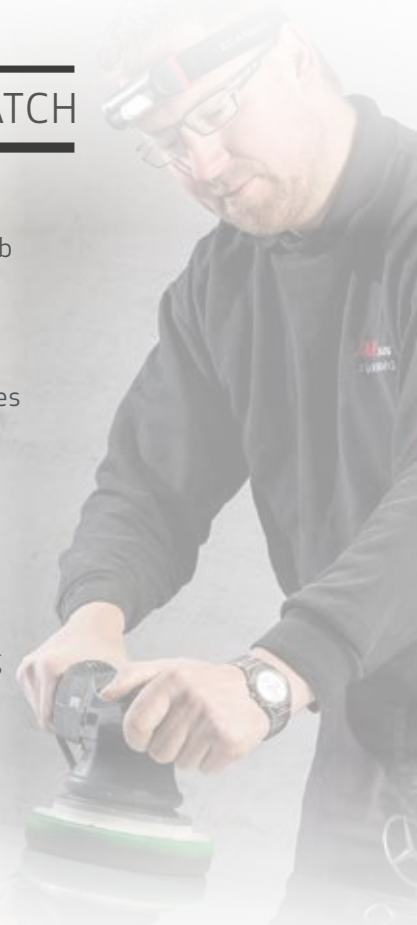

I-MATCH 2

Rechargeable headlamp for DETAILING and COLOUR MATCH

The new I-MATCH 2 features a 2 COLOUR LIGHT function. This provides you with the option to choose between 2 different colour temperatures depending on the type of job to be carried out. Typically, the WARM LIGHT (4500K) is useful for bright surfaces, and COLD LIGHT (6500K) is ideal for dark coloured surfaces.

Supplied with the newest COB LED technology, the new, rechargeable I-MATCH 2 provides an extremely powerful illumination spreading the uniform light to the maximum and lightens up your entire field of view.

By waving your hand in front of the lamp, you will switch on the light when needed. In sensor mode, the light can easily be switched on/off, even when wearing gloves.

I-MATCH 2 is provided with the very newest rechargeable battery technology with long operating time, and sets new standards for professional work light.

Supplied with 2 lumen output options, 50% or 100%. The robust and sleek I-MATCH 2 is both dust and waterproof (IP65) with a remarkably low weight, only 140g.