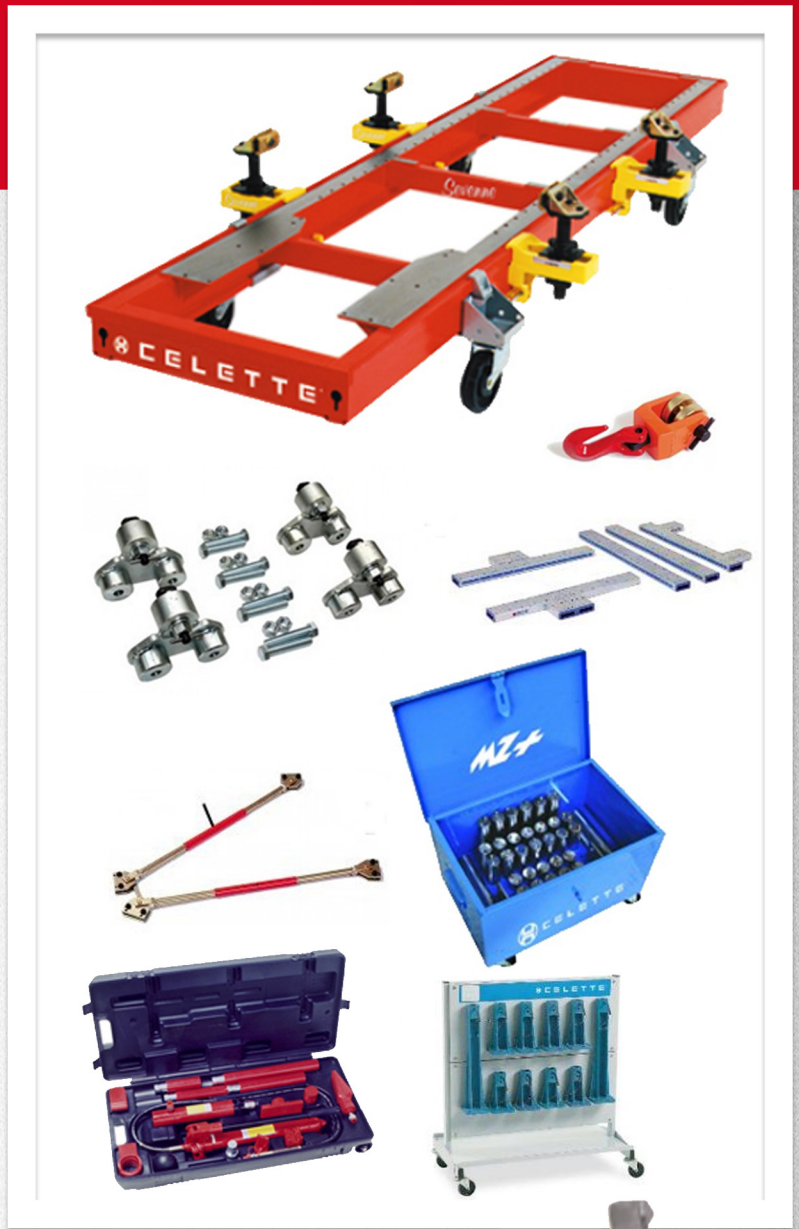

CELETTE
CAR LIFE SOLUTIONS

CELETTE SEVENNE BMW SPEC KIT

SEVENNE BENCH with quick pump connector.

KIT INCLUDES

- 1 x Aluminium Crossmembers Set
- 1 x Anchoring Set For Bmw Ref 81410430974
- 1 x Pulley Block
- 1 x Double Holdg Device For Frames
- 1 x Pulling Set
- 1 x Set Of 34 Universal Pistons (VAS 6630)
- 1 x 22 Towers + 2 Wedes + Trolley
- 1 x Sevenne Bench With Sill Clamps & Pull Post
- 1 x Celette Hydraulic Set 10 Ton