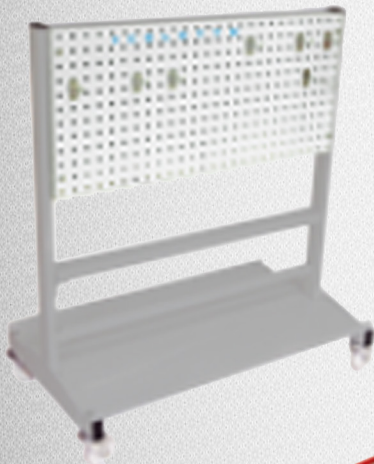

CELETTE
CAR LIFE SOLUTIONS

CELETTE SEVENNE BMW SPEC KIT

SEVENNE BENCH with quick pump connector.

KIT INCLUDES

- 1 x Aluminium Crossmembers Set
- 1 x Anchoring Set For Bmw Ref 81410430974
- 1 x Pulley Block
- 1 x Double Holdg Device For Frames
- 1 x Pulling Set
- 1 x Set Of 34 Universal Pistons (VAS 6630)
- 1 x 22 Towers + 2 Wedes + Trolley
- 1 x Sevenne Bench With Sill Clamps & Pull Post
- 1 x Celette Hydraulic Set 10 Ton