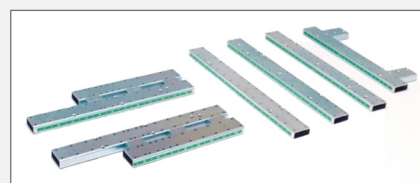

CELETTE GRIFFON

MERCEDES-BENZ SPECIFICATION KIT

CODE: CELGRIFFONMB

KIT INCLUDES:

- 1 X MERCEDES ANCHORING SET
- 1 X ALUMINIUM CROSSMEMBER - 1 PIECE
- 1 X ALUMINIUM CROSSMEMBER SET - MERCEDES 6 PEICE
- 1 X PULLEY BLOCK
- 1 X DOUBLE HOLDG DEVICE FOR FRAMES
- 1 X PULLING SET
- 1 X GRIFFON BENCH - DOUBLE ENTRY - WITH SEVENNE PULLING UNIT
- 1 X MERCEDES UNIVERSAL PISTONS
- 1 X 22 TOWERS + 2 WEDES + TROLLEY
- 1 X CELETTE HYDRAULIC SET 10 TON