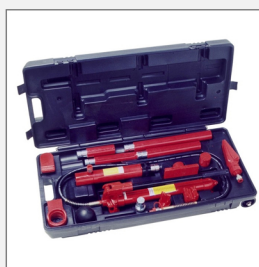

CELETTE GRIFFON

MERCEDES-BENZ SPECIFICATION KIT

CODE: CELGRIFFONMB

KIT INCLUDES:

- 1 X MERCEDES ANCHORING SET
- 1 X ALUMINIUM CROSSMEMBER - 1 PIECE
- 1 X ALUMINIUM CROSSMEMBER SET - MERCEDES 6 PEICE
- 1 X PULLEY BLOCK
- 1 X DOUBLE HOLDG DEVICE FOR FRAMES
- 1 X PULLING SET
- 1 X GRIFFON BENCH - DOUBLE ENTRY - WITH SEVENNE PULLING UNIT
- 1 X MERCEDES UNIVERSAL PISTONS
- 1 X 22 TOWERS + 2 WEDES + TROLLEY
- 1 X CELETTE HYDRAULIC SET 10 TON