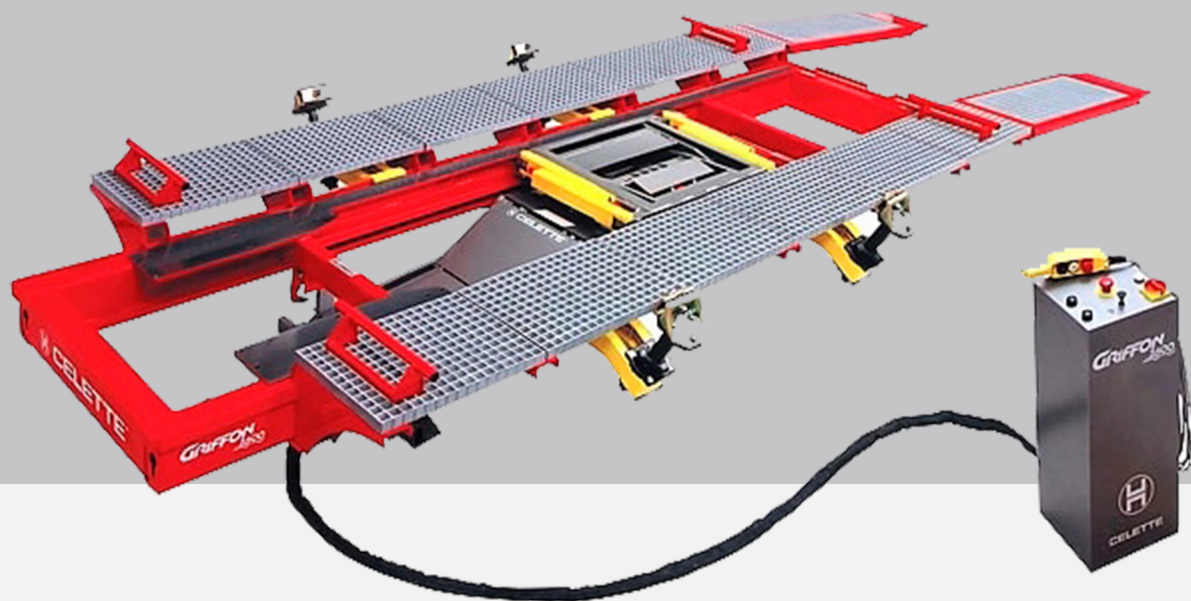

CELETTE GRIFFON

MERCEDES-BENZ SPECIFICATION KIT

CODE: CELGRIFFONMB

KIT INCLUDES:

- 1 X MERCEDES ANCHORING SET
- 1 X ALUMINIUM CROSSMEMBER - 1 PIECE
- 1 X ALUMINIUM CROSSMEMBER SET - MERCEDES 6 PEICE
- 1 X PULLEY BLOCK
- 1 X DOUBLE HOLDG DEVICE FOR FRAMES
- 1 X PULLING SET
- 1 X GRIFFON BENCH - DOUBLE ENTRY - WITH SEVENNE PULLING UNIT
- 1 X MERCEDES UNIVERSAL PISTONS
- 1 X 22 TOWERS + 2 WEDES + TROLLEY
- 1 X CELETTE HYDRAULIC SET 10 TON