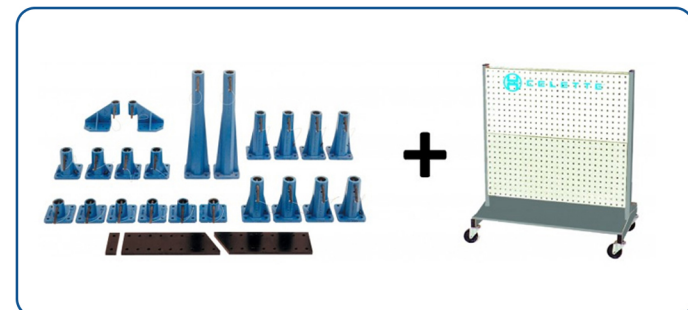

MZ+ BASIC JIGGING KIT

CODE: MZ+

KIT INCLUDES:

- 1 x ALUMINIUM CROSSMEMBERS SET - 6 PIECE
- 1 x SET OF 34 UNIVERSAL PISTONS (VAS 6630)
- 1 x 22 TOWERS + 2 WEDES + TROLLEY

MZ+ JIG SYSTEM

THE MZ JIG SYSTEM, HOMOLOGATED BY THE GLOBAL LEADING CAR MAKERS IS AN ACCURATE TOOL BASED ON JIGS SYSTEM WHICH ARE USED ON THE CAR PRODUCTION LINE, ELIMINATING OPERATOR ERRORS (NO GUESS WORKS).