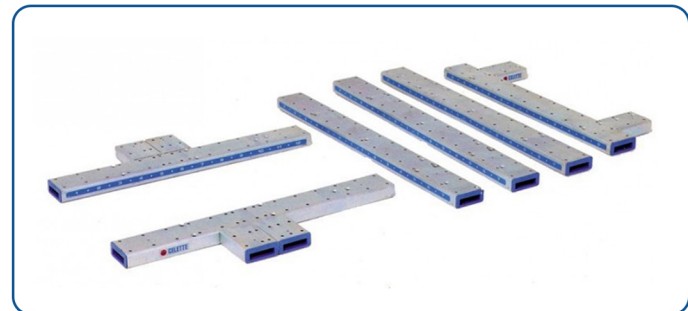

MZ+ BASIC JIGGING KIT

CODE: MZ+

KIT INCLUDES:

- 1 x ALUMINIUM CROSSMEMBERS SET - 6 PIECE
- 1 x SET OF 34 UNIVERSAL PISTONS (VAS 6630)
- 1 x 22 TOWERS + 2 WEDES + TROLLEY

MZ+ JIG SYSTEM

THE MZ JIG SYSTEM, HOMOLOGATED BY THE GLOBAL LEADING CAR MAKERS IS AN ACCURATE TOOL BASED ON JIGS SYSTEM WHICH ARE USED ON THE CAR PRODUCTION LINE, ELIMINATING OPERATOR ERRORS (NO GUESS WORKS).