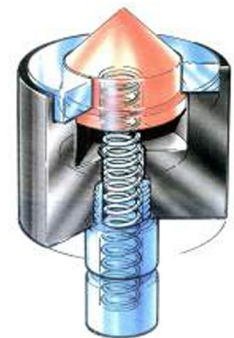

GYS DIGITAL METER

DIGITAL DISPLAY MEASURING TOOL

CODE: 052093

GYS DIGITAL METER

Last generation digital display measuring tool, the GYSMETER allows making a quick diagnosis on all types of vehicles by making easy under body measurements (length, symmetry, and cross check). Its very easy operation allows the measuring to be carried out by a single person.

FEATURES:

- Quick and easy measurement
- A unique and patented self centring magnet attachment system
- Light weight arm, with easy to read digital display
- Allows making free or comparative measures, without disassembling any part of the vehicle, on lengths from 400 to 2650 mm.
- Powered by 2 x AA 1,5V batteries
- Can be used on a vehicle in the following situations: Frame Rack, Straightening Bench, and Lift

DELIVERED COMPLETE WITH:

- 1 rack
- 2 magnetic mounts
- 2 datum rods
- 3 measuring rods
- 31 adaptors and measure tips

Frame rack

Straightening bench

Lift

Phone: (02) 9772 9000

<https://shop.sape.com.au/products/052093>