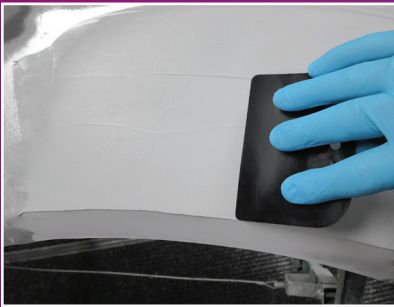

3M Science.
Applied to Life.™

Introducing 3M™ Platinum™ Select Filler.

3M™ Platinum™ Select Filler reduces pinholes by up to 99% and decreases primer usage by up to 30%.

- Premium body filler with fast surface adhesion
- Perfect for use under all basecoat/clearcoat, including water borne
- Stain-free with excellent corrosion resistance

3M™ Platinum™ Select Filler

3M™ Platinum™ Select Filler is a premium body filler that offers fast surface adhesion to aluminum, steel, galvanized steel, e-coat, fiberglass and SMC. With Platinum™ Select Filler's fine surface, it reduces the amount of primer used to cover micro pinholes over traditional filler. Platinum™ Select Filler is stain-free and is perfect for use under all basecoat/clearcoat, including water borne. Platinum™ Select Filler offers excellent corrosion resistant properties.

3M™ Platinum™ Select Filler is designed to increase productivity in the body man process by reducing pinholes by up to 99%. Platinum™ Select Filler also decreases primer usage by up to 30%, based on its creamy formulation that will spread, cure and sand as one of the best body fillers that 3M offers.