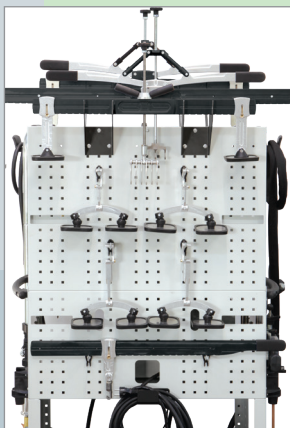

Steel

GYSPT 400 EXPERT DENT STATION

GYSPT 400 EXPERT 400

Dentstation Pro 056848

Ball electrode warming Ø16 059726

Manuspot 050679 (p.13)

Ringmatic 052154 (p.13)

Manual pulling handle 057289 (p.13)

Premium levelling lever 059290 (p.15)

Premium levelling bar 059306 (p.15)

Premium scissoring bar 058996 (p.15)

Premium levelling lever 1200 059313 (p.15)

Premium double pads support 150 mm 059351 (p.15)

Premium double pads support 220 mm 059375 (p.15)

Quick Spot Air Gun V2 057340

6 gripping multihook head 049734 (p.15)

3 lifting rods 050792 (p.16)

Dent box consumables 051515 (p.17)

Empty box (320x113mm)

Magnetic earth 049666 (p.16)

For enquiries, call (02) 9772 9000