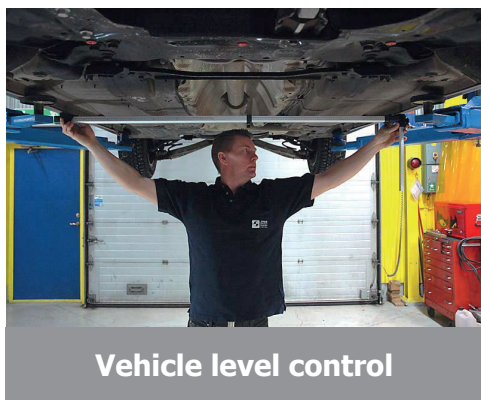

APPLICATIONS