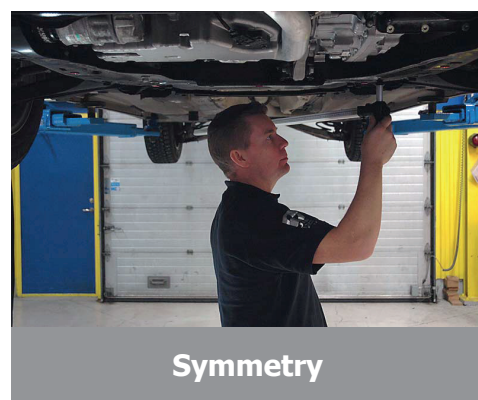

APPLICATIONS